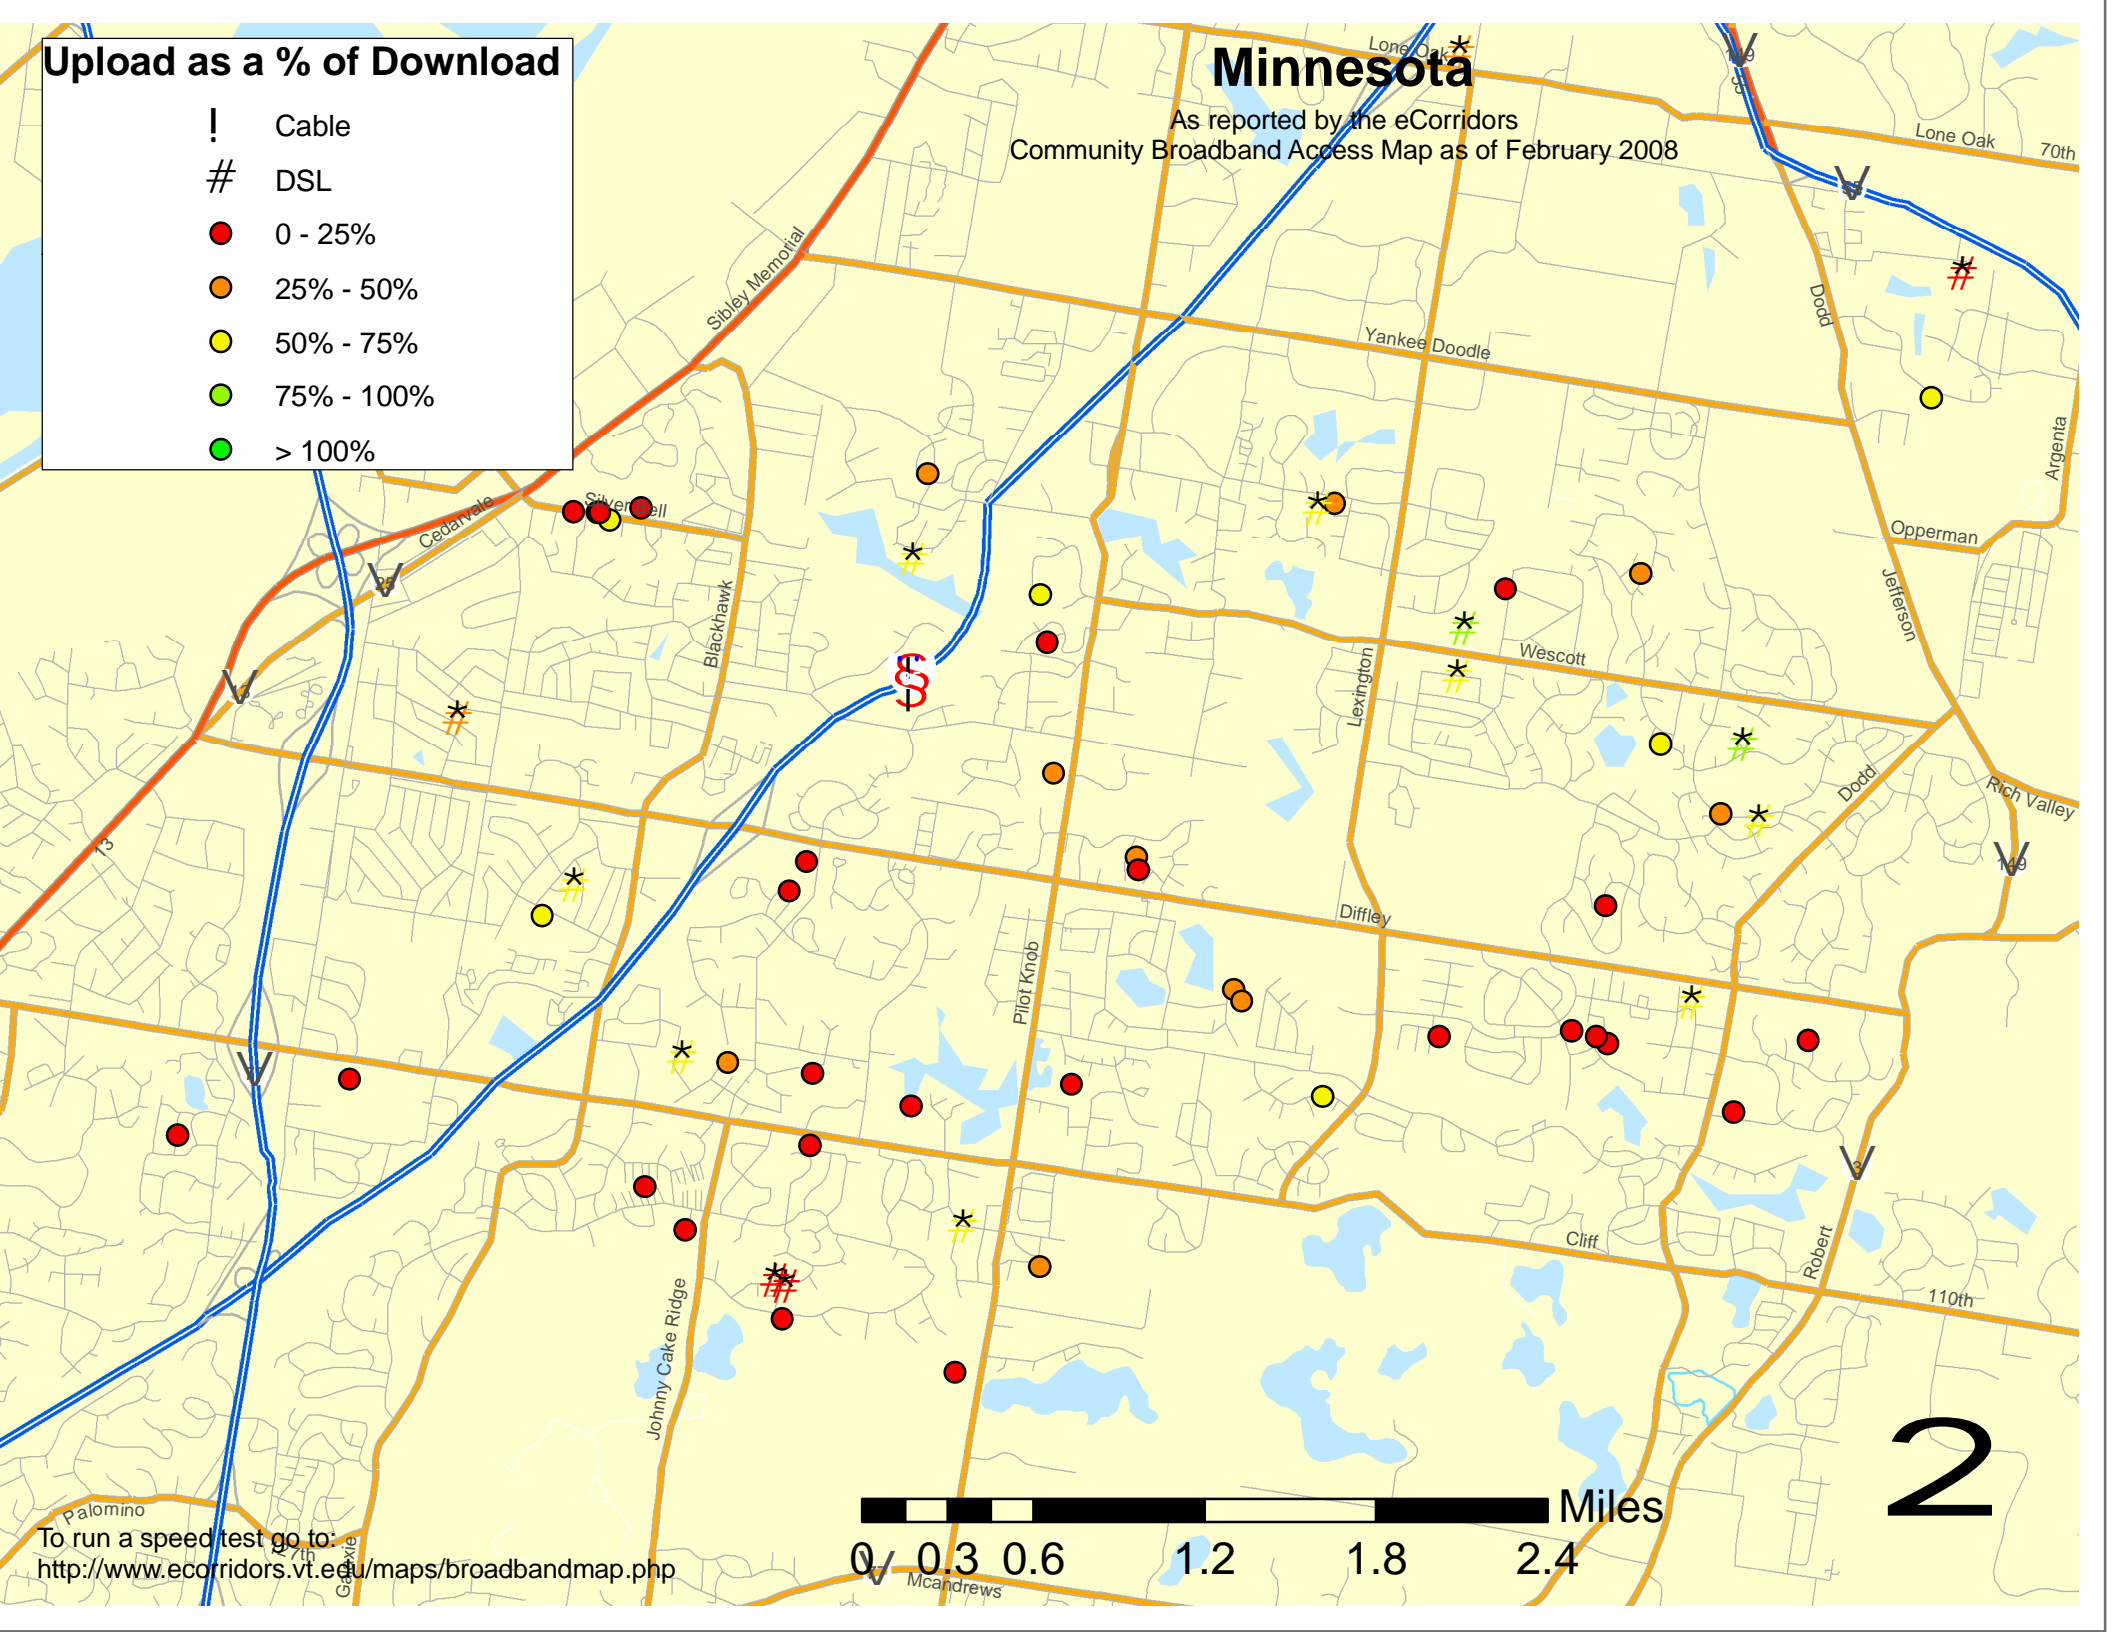

# Upload as a % of Download

- ! Cable
- # DSL
- 0 - 25%
- 25% - 50%
- 50% - 75%
- 75% - 100%
- > 100%

# Minnesota

As reported by the eCorridors  
Community Broadband Access Map as of February 2008